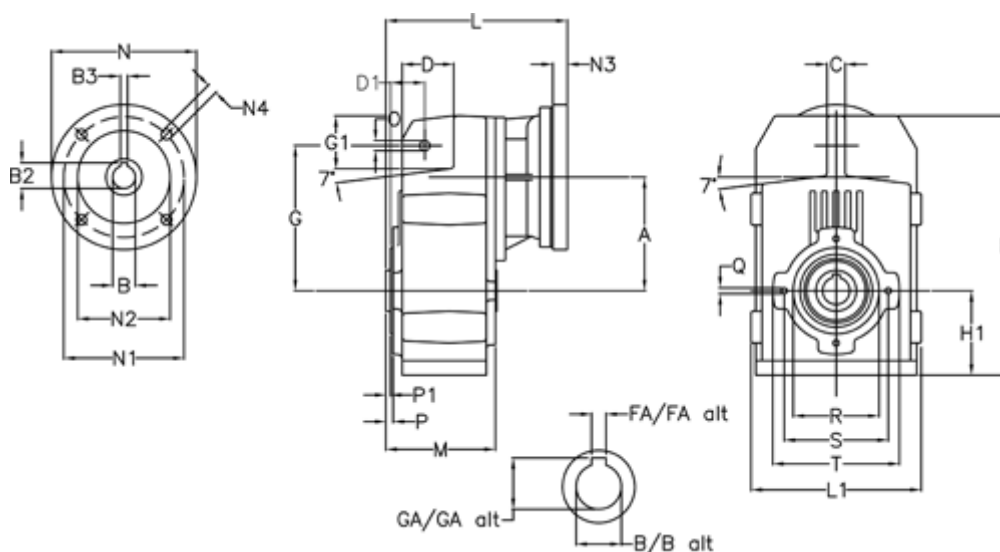

Article number: 295605116803225  
 Description: Shaft mounted gear  
 A514H50-1168-P71B5

## Measures

A = 211.30	FA = 14	M = 163.0	Q = M12x19
B = 50	G = 278	N = 160	R = 180
B1 = 14	G1 = 105.5	N1 = 130	S = 215
B2 = 16.3	GA = 53.5	N2 = 110	T = 250
B3 = 5	H = 479.0	N4 = M8x16	
C = 20	H1 = 144.0	O = 22	
D = 93.5	L = 339.5	P = 8.5	
D1 = 65.0	L1 = 273	P1 = 4.5	